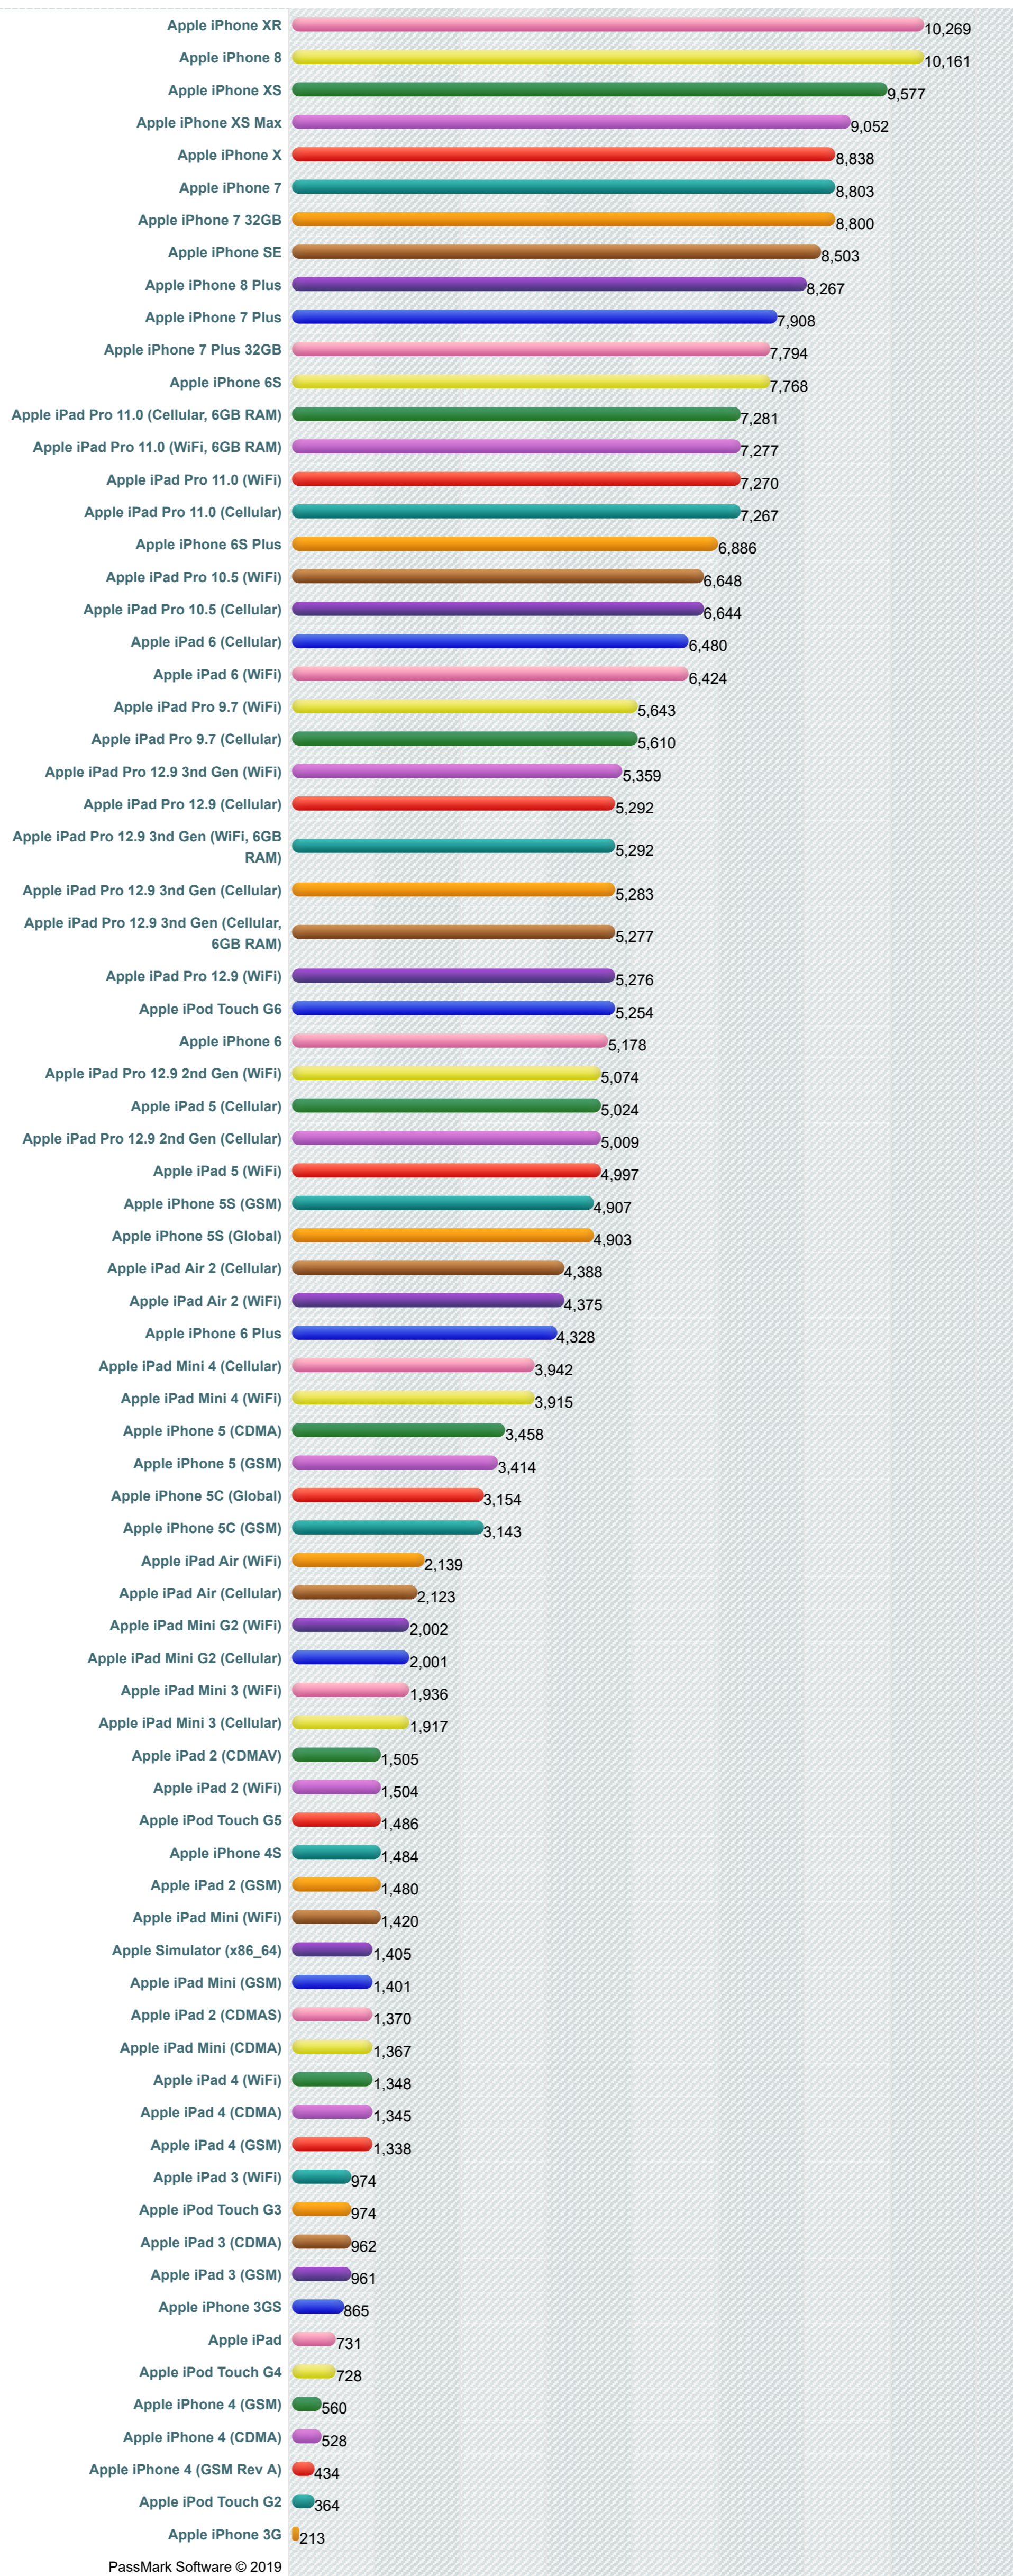

iPhone™ Benchmarks

Performance Comparison of iOS Devices

---Select A Page ---

iOS Devices - PassMark Rating

This chart compares the PassMark Rating (overall system rating) made using PerformanceTest Mobile benchmark results and is updated daily. Submitted baseline ratings are averaged to determine the PassMark rating seen on the chart. This chart shows the PassMark rating for various iPhone, iPod Touch, and iPad devices. The **higher** the rating the **better** the performance. Find out which iOS device is best for your hand held needs!

How does your device compare?
Add your device to our benchmark chart with PerformanceTest Mobile!

Ad closed by Google

Stop seeing this ad Why this ad? ▸

iOS PassMark Rating
Updated 13th of June 2019

Otwórz konto firmowe za 0 zł dla aktywnych

SPRAV